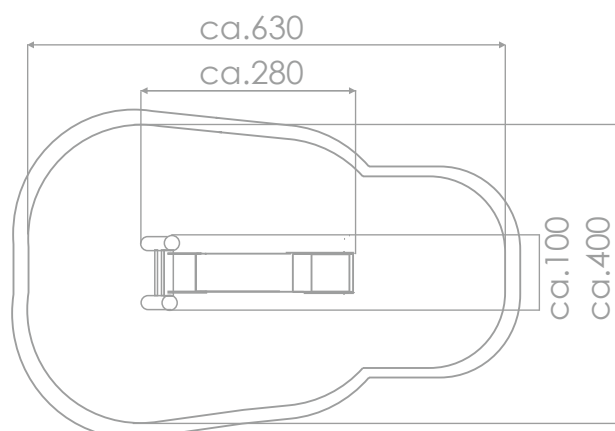

SOCIALIZING

SLIDING

INFORMATION ABOUT THE PRODUCT

Dimensions	ca.280 x 100 cm
Safety zone	ca.630 x 400 cm
Overall height	ca.195 cm
Free fall height	ca.120 cm
Amount of users	2 persons
Product complies with EN 1176-1:2017-12	YES
Availability of spare parts	YES
Age range	3-12
<small>According to EN 1176-1:2017-12 norm, the product requires applying a safety surface according to the product's free fall height.</small>	

Visualisation is for reference only,
actual appearance may vary.

SCALE 1:100

MATERIALS:

<p>NATURAL ROBINIA WOOD</p>	<p>ELEMENTS CONSTRUCTION MADE OF STAINLESS STEEL AISI 304</p>	<p>SYSTEM OF CONNECTORS AND CLAMPS MADE OF STRONG ALUMINIUM ALLOY.</p>	<p>SLIDES MADE OF STAINLESS STEEL AISI 304</p>